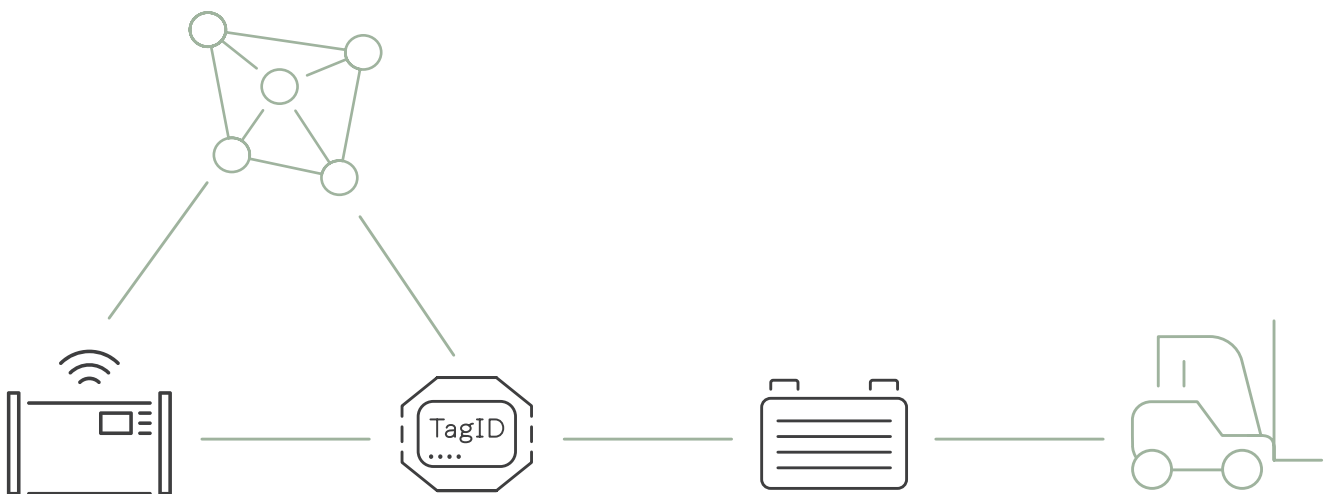

Say goodbye to guessing and hello to an efficient way of managing your batteries.

Transparency that excites

Identify events and treatments to clear insight into equipment handling. Whether its duration of use, current status or past incidents – **always have all relevant battery information at a glance.**

Real-time Inventory Overview

Battery Connect allows you to check the use of your batteries at any time. Identify problematic behaviour during charging fast to ensure continuous and save operations.

Optimized Main- tenance and Support

Fast fault detection during charging to quickly take appropriate action and minimise unplanned outages.

Maintenance planning made easy to keep track of important data.